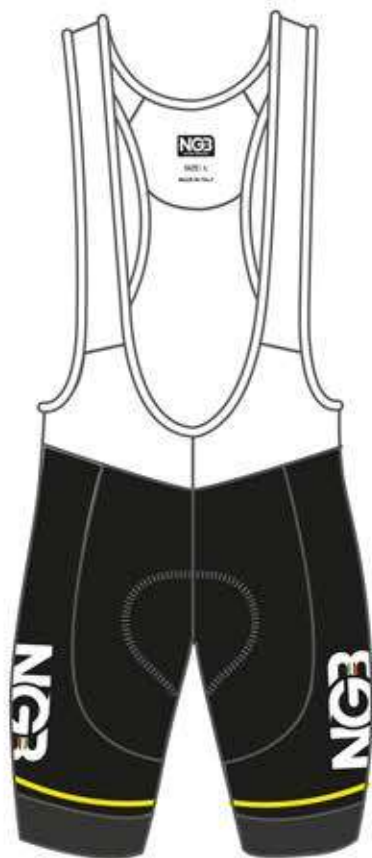

Article: ss jersey

Model: pro team

COLOURS:

black

white

yellow fluo

antracite

NG7

OPTION: 3_YLW FLUO

Article: ss jersey

Model: pro

COLOURS:

black

white

yellow fluo

antracite

NG7

OPTION: 3_YLW FLUO

Article: Bib short

Model: pro team

COLOURS:

black

white

yellow fluo

antracite

NG7

OPTION: 3_YLW FLUO

Article: ls jersey

Model: race

COLOURS:

black

white